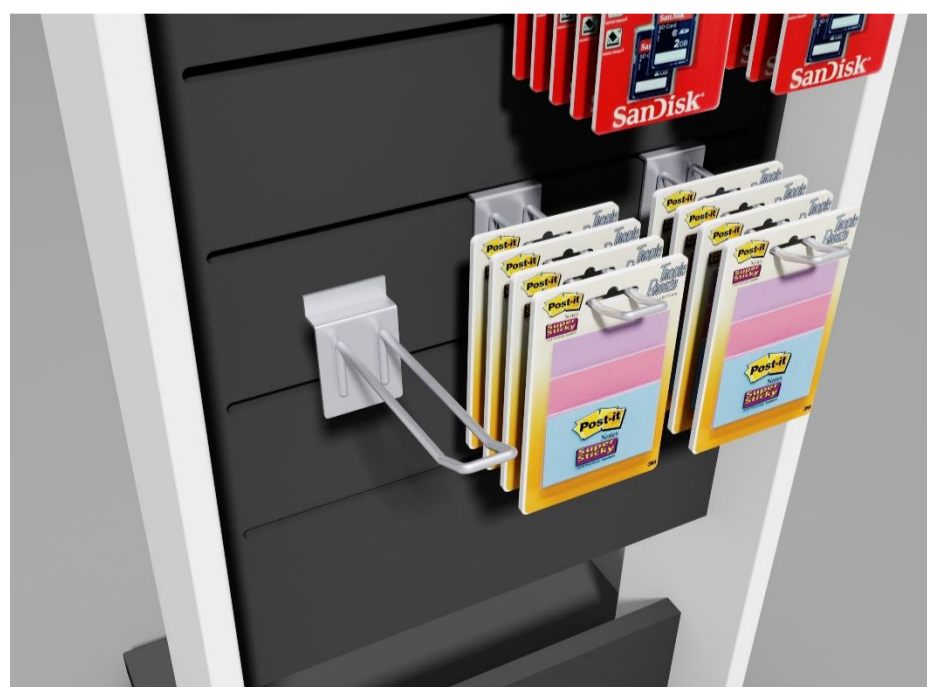

Flexi Display

Flexi Display is a slim & versatile display unit, with a multitude of possible uses.

It's innovative design, with horizontal slots, means that it can utilise standard retail-type slatwall accessories & create a host of opportunities. Retail Display, Community Information leaflets & Feature Displays can all be achieved using this unit.

Unit can be tailored with graphics & Wayfinding signage to further boost its impact, creating a useful & appealing unit.

All our Library Furniture is designed & manufactured to conform to BS5459 & BS7176

Flexi Display

White, with grey Panels

Unit shown displaying leaflets in clear acrylic leaflet dispensers.

12 Standard leaflet facings each side

Oak, with grey Panels

Unit shown merchandised for Stationery offer, using Euro-hooks.

18 Euro-Hooks each side

Features

Leaflet Display

Slots in main-panel allow for standard acrylic leaflet dispensers to be fitted to unit.

Euro-Hooks

Standard Euro-hooks can be also fitted to this unit, allowing for flexible merchandising solutions.